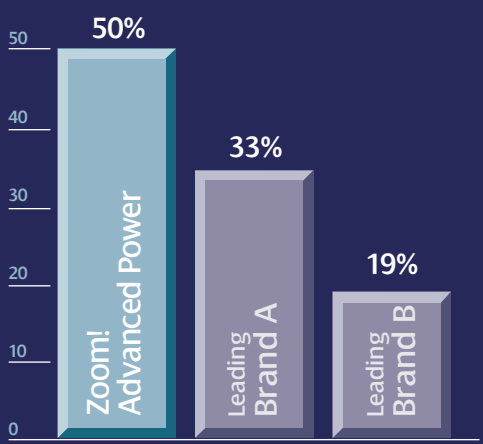

POWERFUL
new
LAMP
TECHNOLOGY

ZOOM!

*Advanced
Power*

Wow!

50% achieve B1 or better results...in just 45 minutes.

- The Brightest , Most Powerful Chairside Lamp...Ever: Nothing Whitens Better!
- Sodium-Free Short Arc Bulb for Unprecedented Results.

% of Patients with B1 or better results¹

Zoom! Advanced Power vs 2 Leading Chairside Systems.

ZOOM![®]

Advanced Power[™]

A POWERFUL NEW WHITENING TECHNOLOGY

Order yours today: **800-442-9448**

¹Data on file. Based on the Vitapan Classical shade guide arranged in value order. Vita and Vitapan are trademarks of Vita Zahnfabrik, AG Germany. For use by a dental professional only.